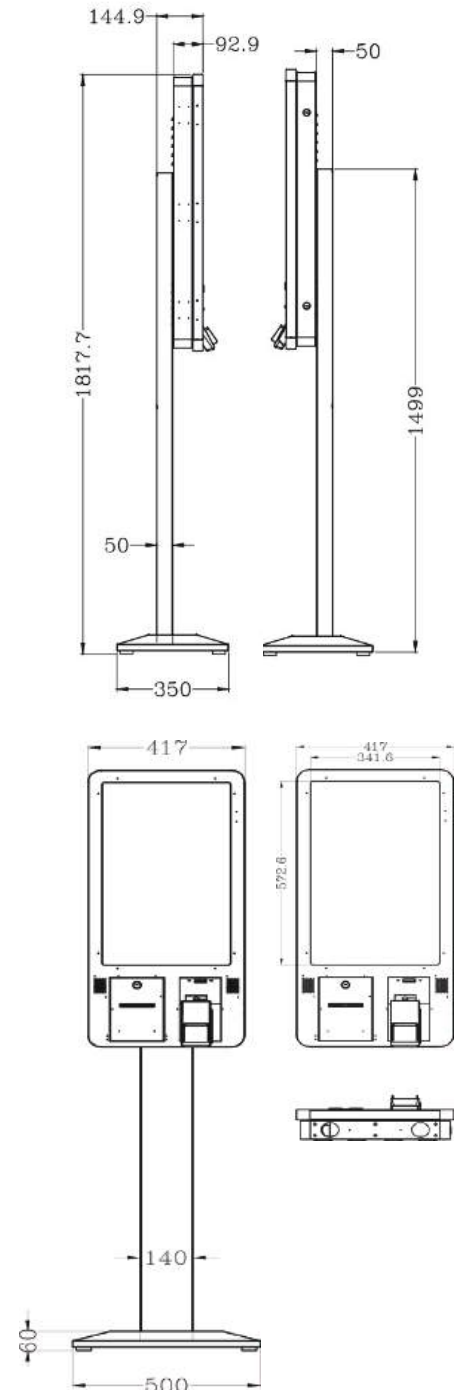

Tori KIOSK 2400

23.6" Self Ordering Kiosk

Features

- / 23.6" LCD display with P-CAP touch screen.
- / Celeron J6412 , i3/i5 12 Gen CPU available.
- / 3" Thermal printer built-in (80 x 80 mm paper roll).
- / 1D/2D barcode scanner built-in.
- / Universal stand for payment terminal.
- / Bolted to floor, floor/ceiling and wall mounting available.
- / Camera built-in (Option).
- / Compact, slim, elegant.

Specification

Model Name		Tori KIOSK 2400
System	Processor	Intel®Celeron® J6412 Intel®12th Core Alder Lake i3-1215U Intel®12th Core Alder Lake i5-1245U
	Memory	8G/16G DDR4 3200
	Storage	128G/256G SSD (M.2)
	Operating Systems	Windows 10/11
	Audio	Realtek ALC662-VD0 1 x MIC-IN & AUDIO OUT
Display	Type	23.6TFT LCD, LED Backlight
	Resolution	1920 x 1080
	Brightness	250 cd/m ²
	Touchscreen	Projective Capacitive Touch
Interface	USB	USB 2.0 x 6 USB 3.2 x 2
	Serial	DB9 RS-232 x2
	LAN	1 x Gigabit Ethernet, RJ-45
	WiFi	Optional
	Scanner	1D/2D (UBS Interface)
Peripheral	Printer	3" Thermal Printer w/ 80x80 paper roll (LAN)
	Speaker	2 x 2W (Stereo) (Factory Option)
	Camera	Optional
	Wall Mount Kit	Optional
	Physical & Environmental	Operating Temperature
Storage Temperature		-20°C ~ 80°C
Operating Humidity		10% ~ 90% Humidity
Storage Humidity		10% ~ 90% Humidity
Dimensions	Pedestal	181.71 (H) x 50 (W) x 35 (D) CM 73.90 (H) x 19.69 (W) x 13.78 (D) INCH
	Main System only	86.8 (H) x 41.7 (W) x 14.23 (D) CM 34.17 (H) x 16.42 (W) x 5.61 (D) INCH
Materia/Color	Main System	Metal Front-White, Rear-Black Custom Colors Available
	Stand/Base	Metal Black Custom Colors Available