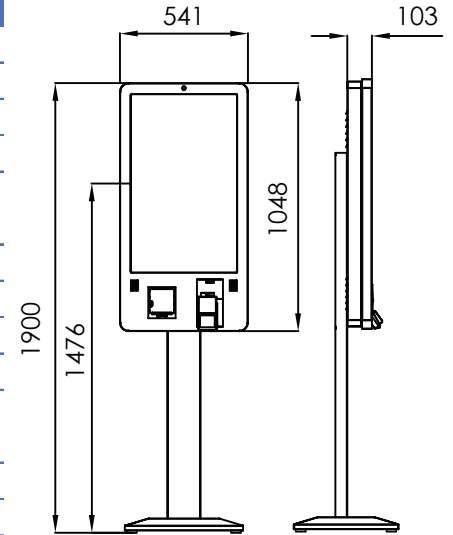

Tori KIOSK 3200

32" Self Ordering Kiosk

Features

- / 32" LCD display with P-CAP touch screen.
- / Celeron J6412 , i3/i5 12 Gen CPU available.
- / 3" Thermal printer built-in (80 x 80 mm paper roll).
- / 1D/2D barcode scanner built-in.
- / Universal stand for payment terminal.
- / Bolted to floor, floor/ceiling and wall mounting available.
- / Camera built-in (Option).
- / Compact, slim, elegant

Specification

Model Name	Tori KIOSK 3200	
System Information	Processor	Intel®Celeron / 12th i3-1215U / i5 1245U
	Memory	8G/16G DDR4 3200
	Storage	128G/256G SSD (M.2)
	Operating Systems	Windows 10/11
Display	Audio	Realtek ALC662-VD0 1 x MIC-IN & AUDIO OUT
	Type	32" TFT LCD, LED Backlight
	Resolution	1920 x 1080
	Brightness	350 cd/m ² (typ.)
Interface	Touchscreen	Projective Capacitive Touch
	USB	USB 2.0 x 6 USB 3.2 x 2
	Serial	DB9 RS-232 x2 (optional)
	LAN	1 x Gigabit Ethernet, RJ-45
Peripheral	WiFi	Optional
	Scanner	1D/2D (USB interface)
	Printer	3" Thermal Printer w/ 80x80 paper roll. (LAN: Option)
	Speaker	2 x 2W (Stereo) (Factory Option)
Physical & Environmental	Camera	Optional
	Wall Mount Kit	Optional
	Operating Temperature	0°C ~ 40°C
	Storage Temperature	-20°C ~ 80°C
Dimensions	Operating Humidity	10% ~ 90% Humidity
	Storage Humidity	10% ~ 90% Humidity
Materia/Color	Pedestal	190 (H) x 54 (W) x 45(D) cm
	Main System only	105 (H) x 54(W) X10.5(D) cm
Materia/Color	Main System	Metal Front-White, Rear-Black Custom Colors Available
	Stand/Base	Metal Black Custom Colors Available