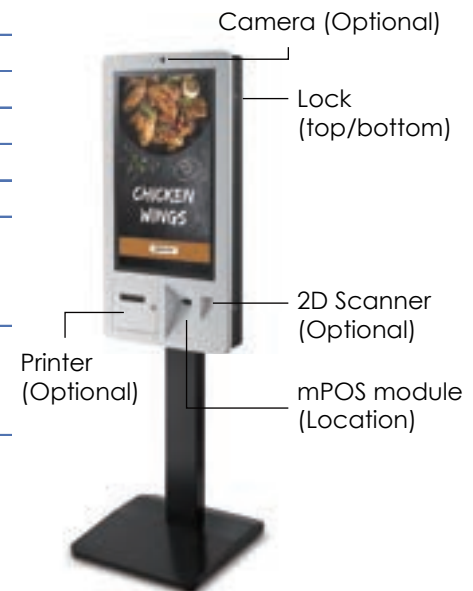

Tori KIOSK 3200

32" Self Ordering Kiosk

Features

- / 32" LCD display with P-CAP touch screen.
- / Celeron J6412 , i3/i5 12 Gen CPU available.
- / 3" Thermal printer built-in (80 x 80 mm paper roll).
- / 1D/2D barcode scanner built-in.
- / Universal stand for payment terminal.
- / Bolted to floor, floor/ceiling and wall mounting available.
- / Camera built-in (Option).
- / Compact, slim, elegant

Specification

Model Name	Tori KIOSK 3200	
System Information	Processor	Intel®Celeron / 12th i3-1215U / i5 1245U
	Memory	8G/16G DDR4 3200
	Storage	128G/256G SSD (M.2)
	Operating Systems	Windows 10/11
Display	Audio	Realtek ALC662-VD0 1 x MIC-IN & AUDIO OUT
	Type	32" TFT LCD, LED Backlight
	Resolution	1920 x 1080
	Brightness	350 cd/m ² (typ.)
Interface	Touchscreen	Projective Capacitive Touch
	USB	USB 2.0 x 6 USB 3.2 x 2
	Serial	DB9 RS-232 x2 (optional)
	LAN	1 x Gigabit Ethernet, RJ-45
Peripheral	WiFi	Optional
	Scanner	1D/2D (USB interface)
	Printer	3" Thermal Printer w/ 80x80 paper roll. (LAN: Option)
	Speaker	2 x 2W (Stereo) (Factory Option)
Physical & Environmental	Camera	Optional
	Wall Mount Kit	Optional
	Operating Temperature	0°C ~ 40°C
	Storage Temperature	-20°C ~ 80°C
Dimensions	Operating Humidity	10% ~ 90% Humidity
	Storage Humidity	10% ~ 90% Humidity
Materia/Color	Pedestal	190 (H) x 54 (W) x 45(D) cm
	Main System only	105 (H) x 54(W) X10.5(D) cm
Materia/Color	Main System	Metal Front-White, Rear-Black Custom Colors Available
	Stand/Base	Metal Black Custom Colors Available